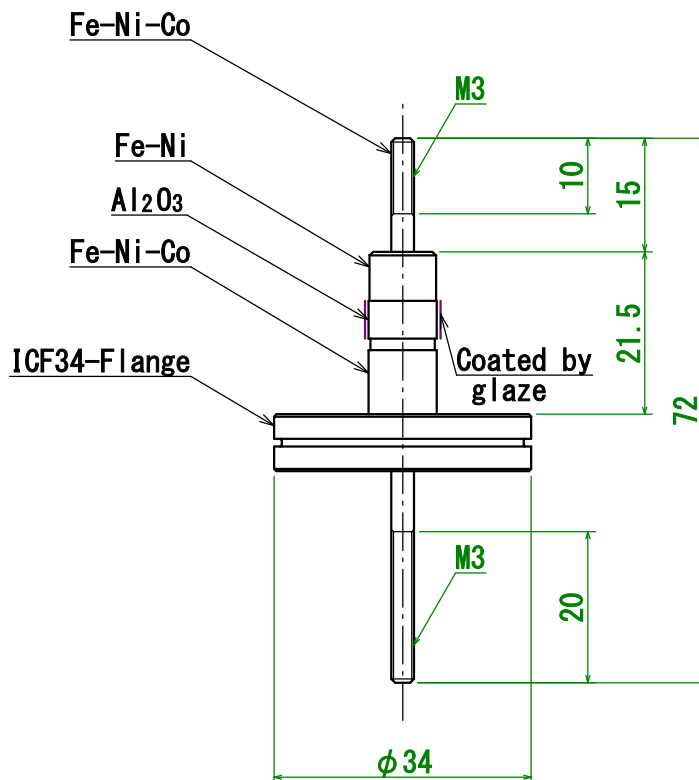

Specification	1kV-10A 1 Pin with ICF34 Flange
Model No.	PF-KM3-1kV-10A-I34-1
Contact	osaka-sales@kawasotexcel.co.jp Koeln-sales@kawasotexcel.de (in Europe)
Kawaso Texcel CO., Ltd.	

Model No. : PF-KM3-1kV-10A-I34-1

Dimensions are in Millimeter.