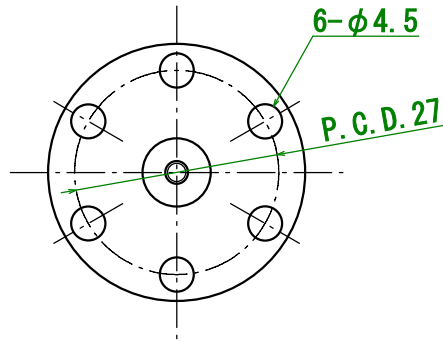

Specification	1kV-10A 1 Pin with ICF34 Flange
Model No.	PF-KM3-1kV-10A-I34-1
Contact	osaka-sales@kawasotexcel.co.jp Koeln-sales@kawasotexcel.de (in Europe)
Kawaso Texcel CO., Ltd.	

Model No. : PF-KM3-1kV-10A-I34-1

Dimensions are in Millimeter.