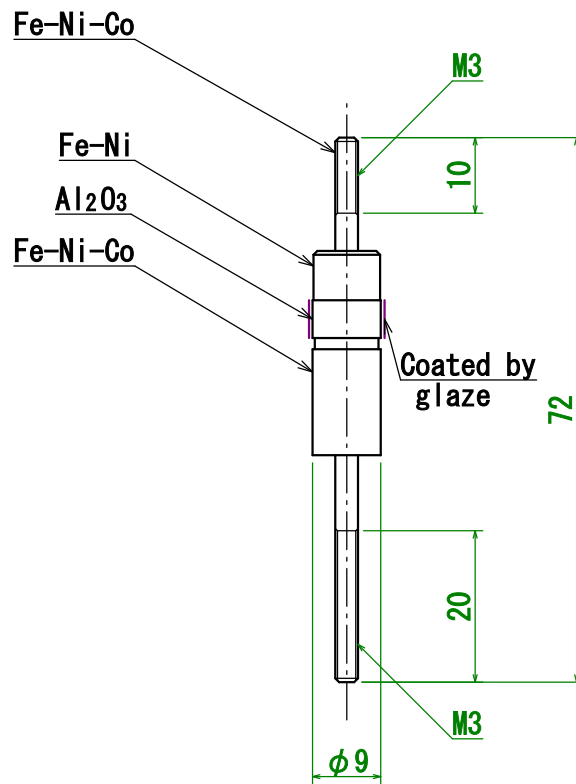

Specification	1kV-10A
Model No.	PF-KM3-1kV-10A
Contact	osaka-sales@kawasotexcel.co.jp Koeln-sales@kawasotexcel.de (in Europe)
Kawaso Texcel CO., Ltd.	

Model No. : PF-KM3-1kV-10A

Dimensions are in Millimeter.